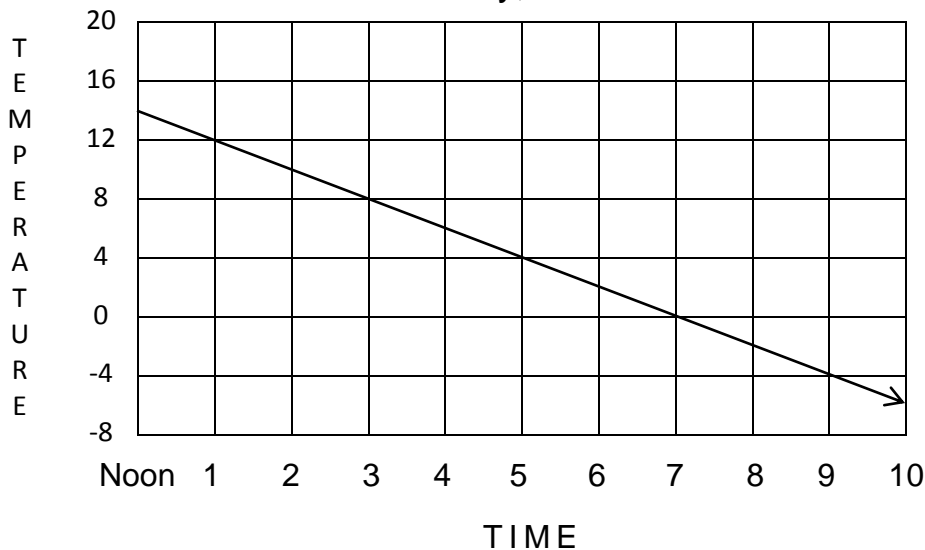

The Philadelphia Eagles and Green Bay Packers each hosted games in the NFL last week. Fans that were lucky enough to secure tickets looked forward to the excitement, but not the frigid weather. Below are representations of the temperatures, which dropped throughout the day leading up to game time.

Philadelphia, Pennsylvania

Time	9 a.m.	11 a.m.	2 p.m.	3 p.m.
Temp	24°		9°	

Green Bay, Wisconsin

The Eagles game started at 4:00 p.m., and the Packers game at 8:30 p.m.

What was the temperature in Philadelphia at noon? _____